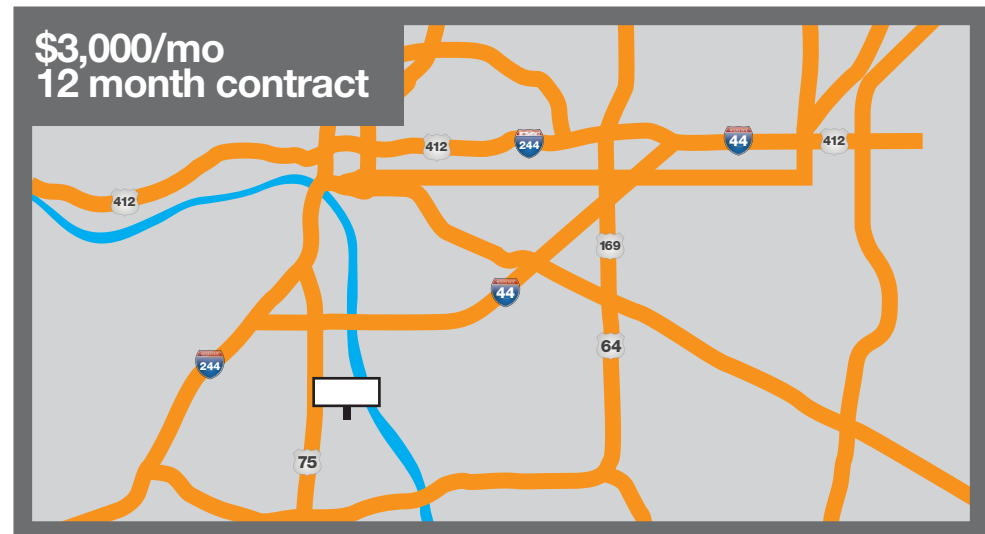

Outdoor

News 6 Outdoor Digital

News 6 Outdoor • 303 N. Boston Ave., Tulsa, OK 74103 • 918.732.6000

CLOSE-UP

APPROACH

Highway 75 & 71st

- East side of Highway 75 and North of 71st St. facing North
- 8 second dwell time
- 1350 spots a day
- 40,500 spots per month
- 7 flips with one additional dedicated to relevant content driving board awareness (News On 6 feed)
- Daily traffic count – 58,000
- DEC – Daily Effective Circulation 37,700
- Flexibility – Start with minimum (3) pieces of art-day part scheduling for time sensitive issues
- 14' & 48' Bulletin
- Panel #960

Outdoor

News 6 Outdoor Digital

News 6 Outdoor • 303 N. Boston Ave., Tulsa, OK 74103 • 918.732.6000

Highway 75 & 71st

- East side of Highway 75 and North of 71st St. facing South
- 8 second dwell time
- 1350 spots a day
- 40,500 spots per month
- 7 flips with one additional dedicated to relevant content driving board awareness (News On 6 feed)
- Daily traffic count – 58,000
- DEC – Daily Effective Circulation 37,700
- Flexibility – Start with minimum (3) pieces of art-day part scheduling for time sensitive issues
- 14' & 48' Bulletin
- Panel #961